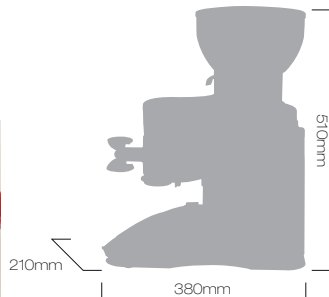

FABRICANTES DE
MOLINOS DE CAFÉ

MANUFACTURERS
OF COFFEE GRINDERS

Molino de café profesional
para todo tipo de cafés

Professional coffee grinder
for all types of coffee.

KENIA "63dB" ABS

COLLECTION SILENCER

TECHNICAL CHARACTERISTICS 0-500gr/6' Max 2Kg

Voltage: 230V / 220V / 110V
Frequency: 50Hz / 60Hz
Phases: 1(monophase)
RPM: 1.300 / 1.600
Current: 1,75A / 3,7A
Capacitor: 10nf / 40nf
Power: 0,20Hp / 356W
Protection rating: IP21
Motor supplied with thermal protector
Maximum operating time: 30 min.
Tempered steel grinding wheel (62HRc) $\varnothing$ 60mm

Lifespan of grinding wheels: 500kg
Hopper capacity: 1kg
Doser capacity: 300g
Doser regulation: 5/12g
Doser lever: right/left
Stop/start standard version: automatic

Dimensions width x length x height: 210x380x510mm
Weight: 11kg
Air noise: 63dB
Diseñado bajo directiva 89/392 CE.

Grinding blades in tempered steel
(62HRc) $\varnothing$ 60mm.

GREY   DARK GREY   BLACK   PURPLE